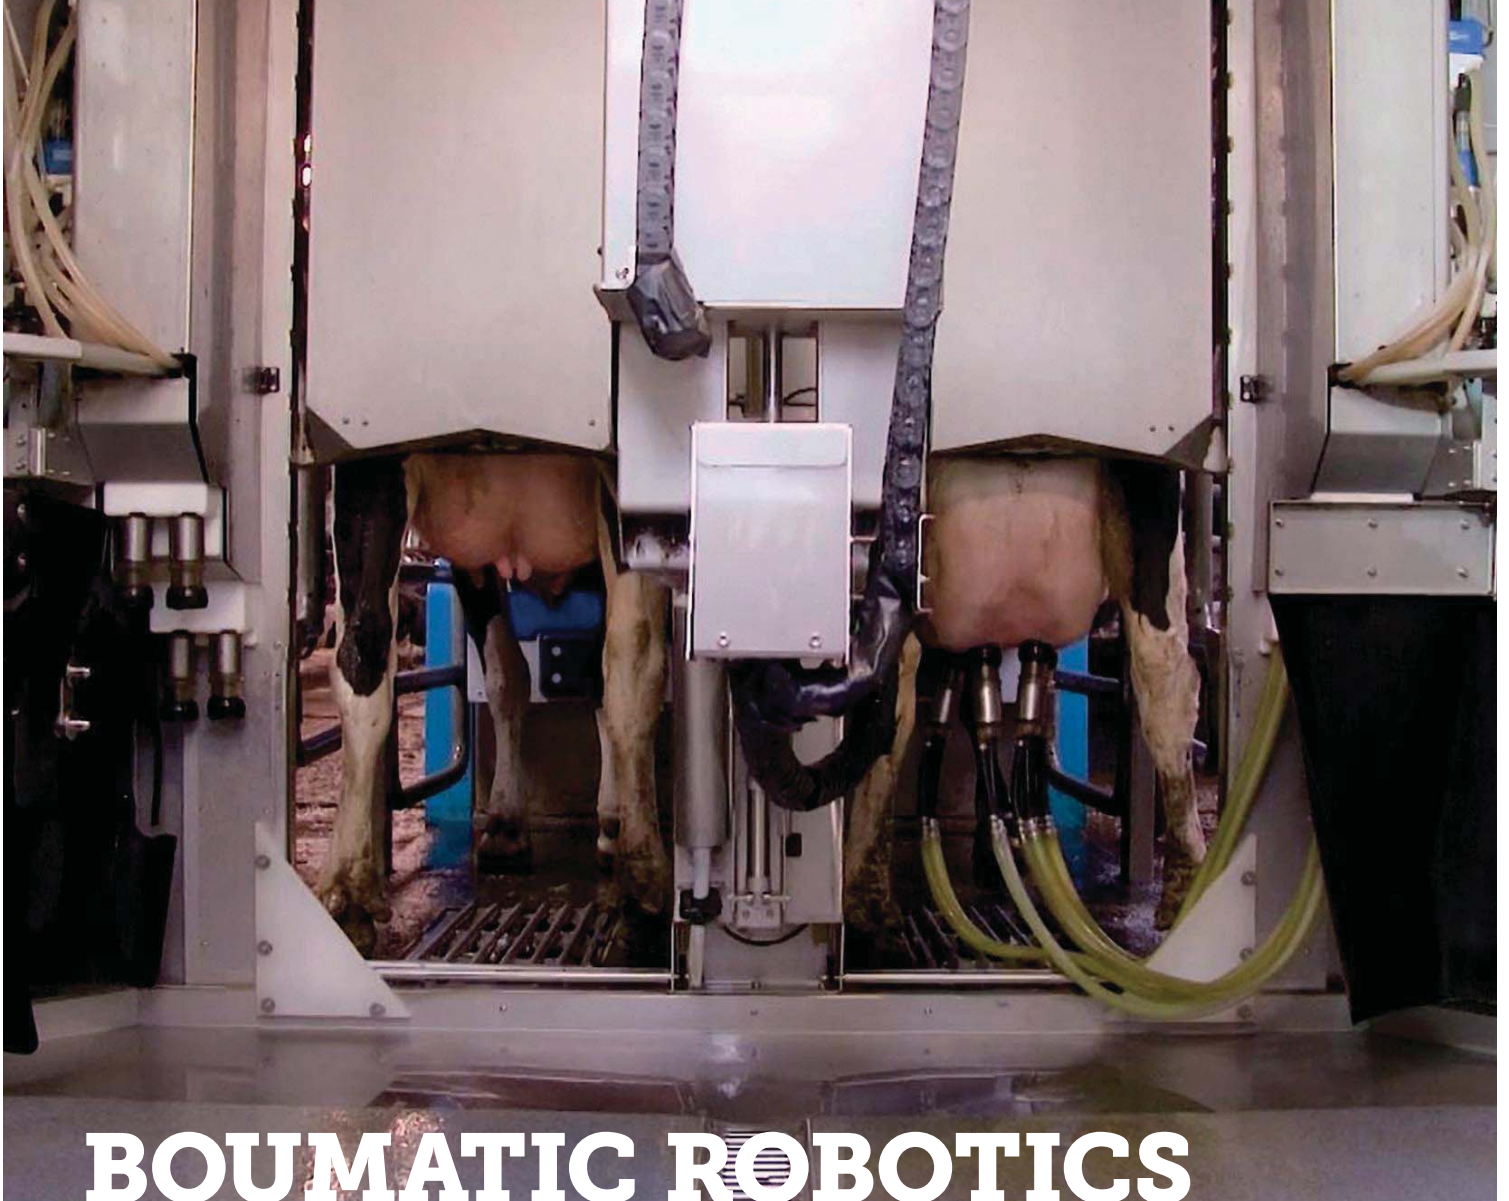

MR-D2™

BOUMATIC ROBOTICS **MILKING ROBOTS**

Our milking robot approaches automated milking from a completely different perspective. A cow focused milking machine.

We have many years of experience with milking technology within a compact, durable and reliable system that is easy to operate.

BOUMATIC ROBOTICS SUPERIOR MILKING

The accuracy within milking robots is critical. Just as the wishes and needs of the end user.

We offer efficient and animal-friendly systems by taking the initiative and accepting the challenge of fulfilling these needs.

BOUMATIC ROBOTICS COW-FOCUSED MILKING

Each cow determines her own rhythm.

Allowing her to optimize her milk production through her entire lactation.

BOUMATIC ROBOTICS ADVANCED INTERFACE

The software technology in the BouMatic Robotics system is extremely user friendly. There is a wealth of information and functions that a farmer can access and use for making herd management decisions.