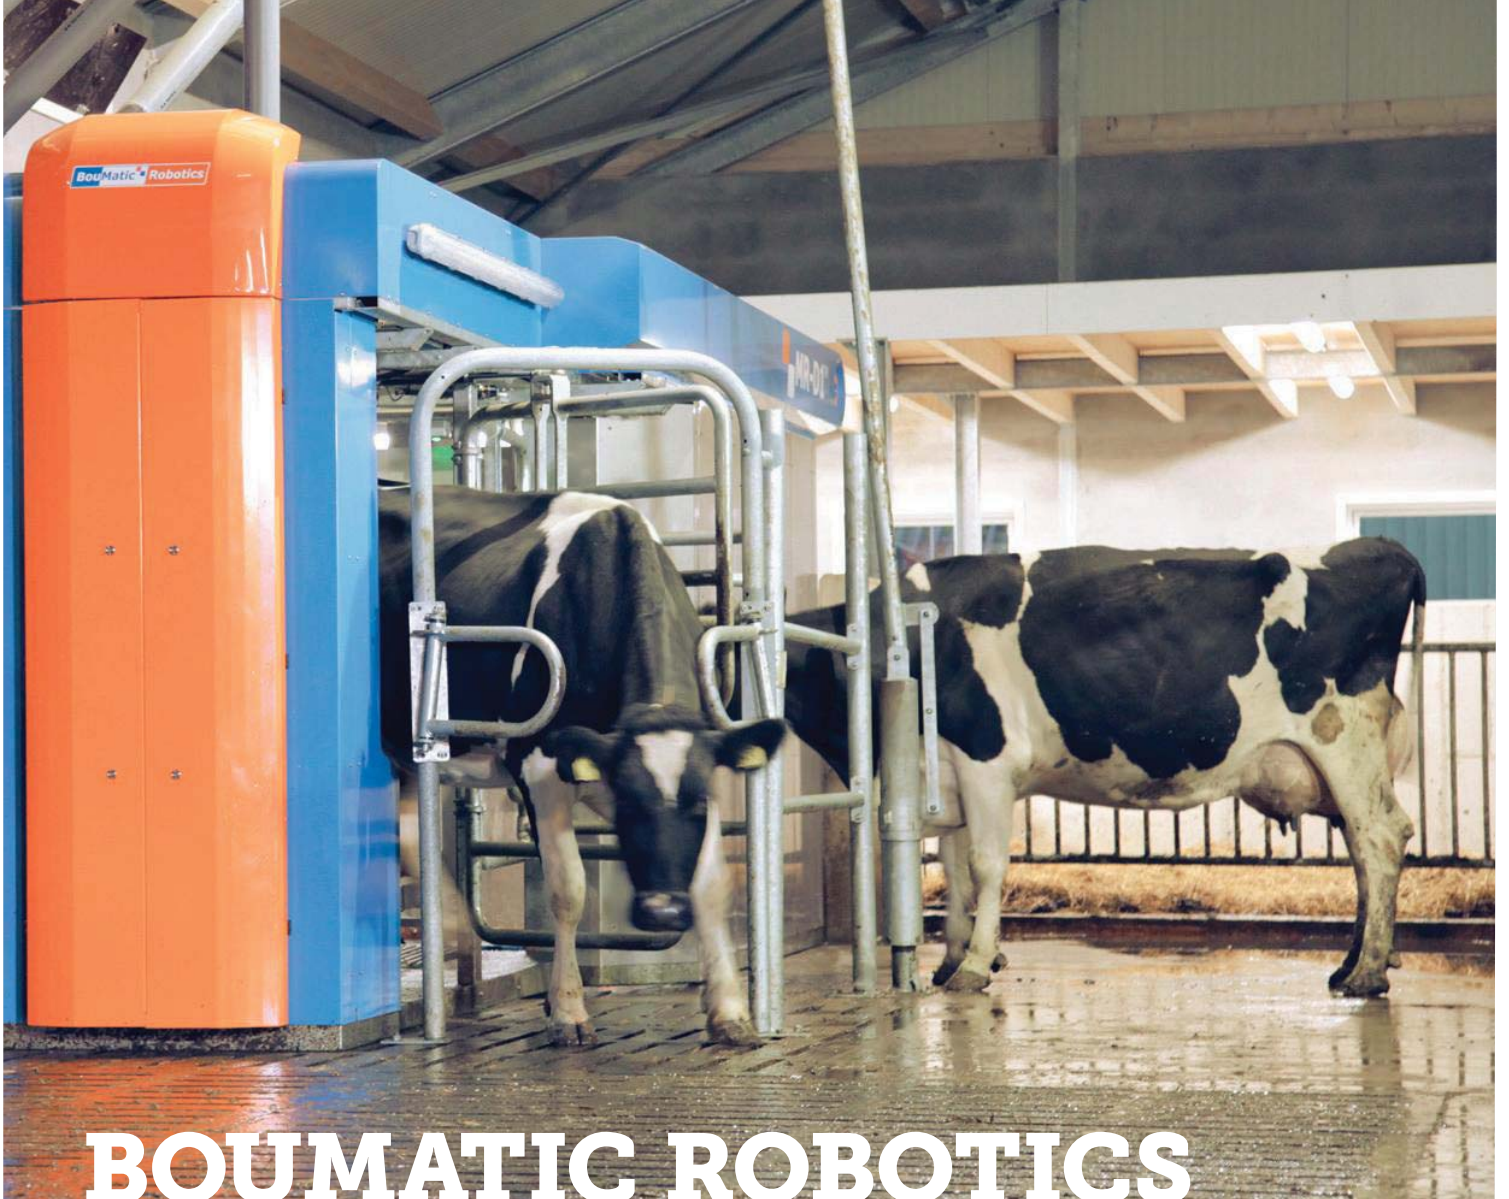

MR-D2™

BOUMATIC ROBOTICS **MILKING ROBOTS**

Our milking robot approaches automated milking from a completely different perspective. A cow focused milking machine.

We have many years of experience with milking technology within a compact, durable and reliable system that is easy to operate.

BOUMATIC ROBOTICS SUPERIOR MILKING

The accuracy within milking robots is critical. Just as the wishes and needs of the end user.

We offer efficient and animal-friendly systems by taking the initiative and accepting the challenge of fulfilling these needs.

BOUMATIC ROBOTICS COW-FOCUSED MILKING

Each cow determines her own rhythm.

Allowing her to optimize her milk production through her entire lactation.

BOUMATIC ROBOTICS ADVANCED INTERFACE

The software technology in the BouMatic Robotics system is extremely user friendly. There is a wealth of information and functions that a farmer can access and use for making herd management decisions.