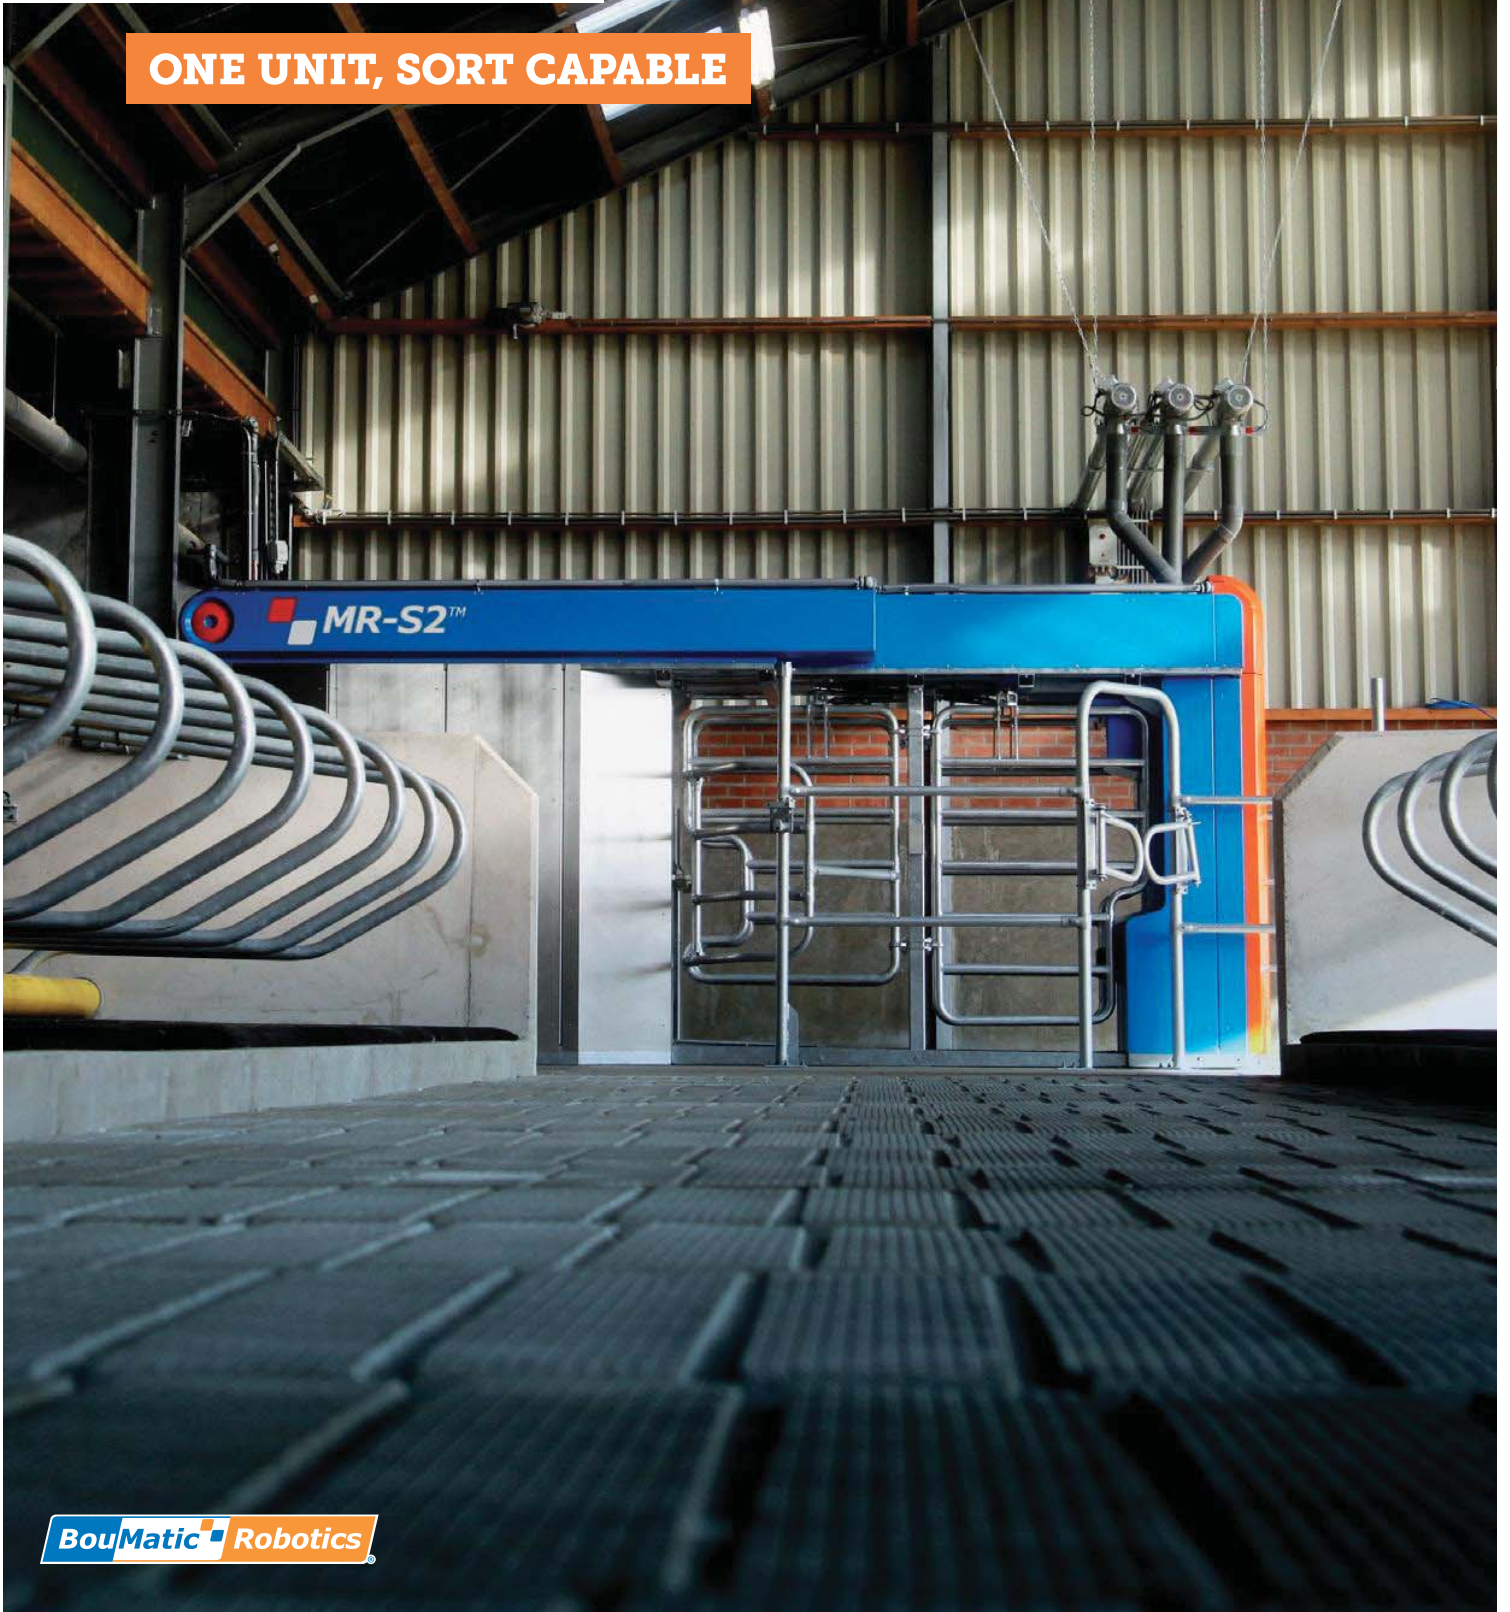

MR-S2: SINGLE BOX

ONE UNIT, SORT CAPABLE